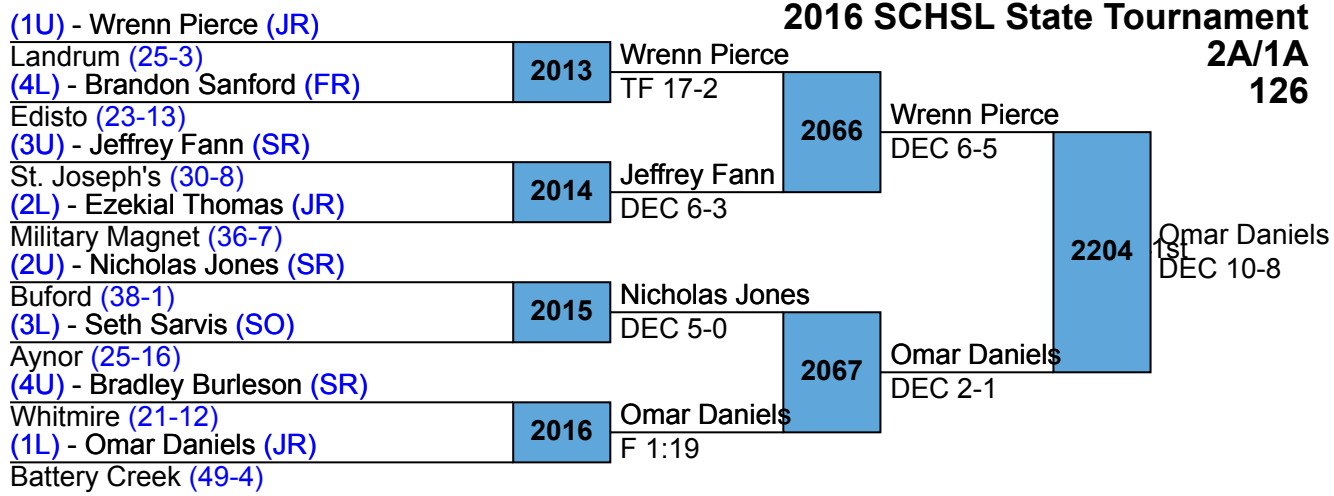

2016 SCHSL State Tournament