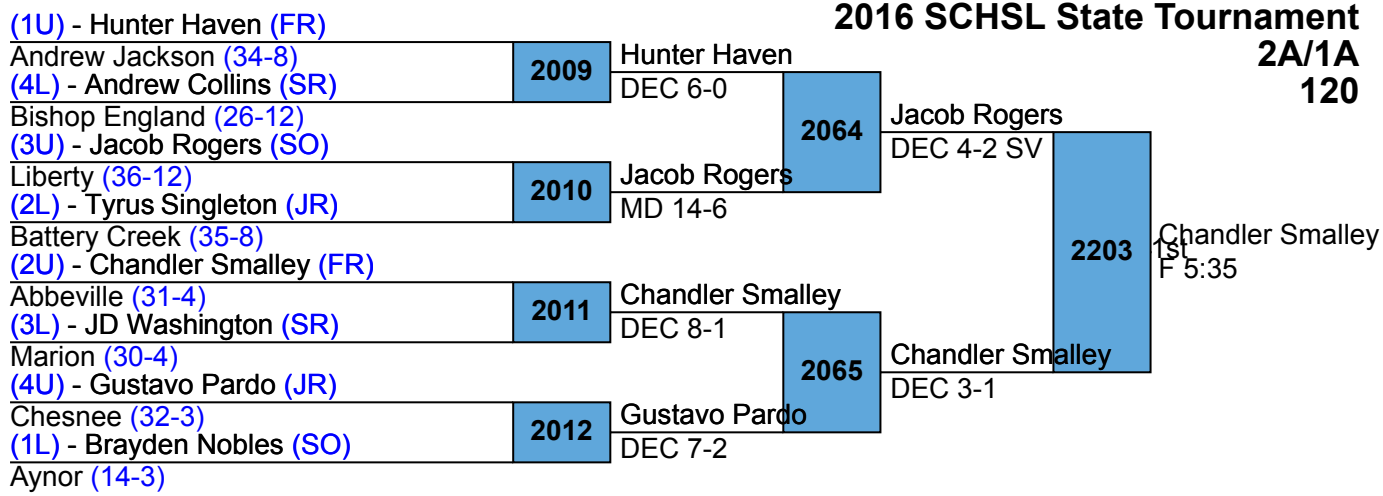

2016 SCHSL State Tournament

2A/1A

120