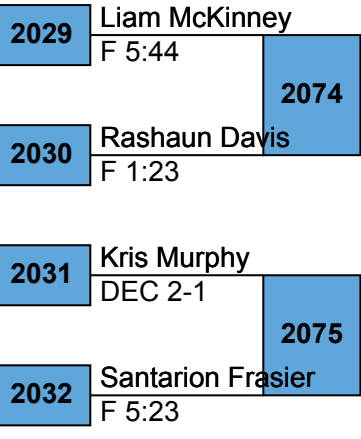

2016 SCHSL State Tournament

(1U) - Liam McKinney (JR)

Powdersville (42-3)

(4L) - Lennard Harmon (JR)

Timberland (24-6)

(3U) - Charles Wilson (JR)

Cheraw (40-13)

(2L) - Rashaun Davis (SR)

Marion (28-2)

(2U) - Kris Murphy (SR)

Liberty (38-10)

(3L) - Porter Mahan (SR)

Battery Creek (38-8)

(4U) - Alex Cartee (JR)

Crescent (30-15)

(1L) - Santarion Frasier (SR)

Burke (43-0)

2208
1st
Santarion Frasier
DEC 10-6

2A/1A
152