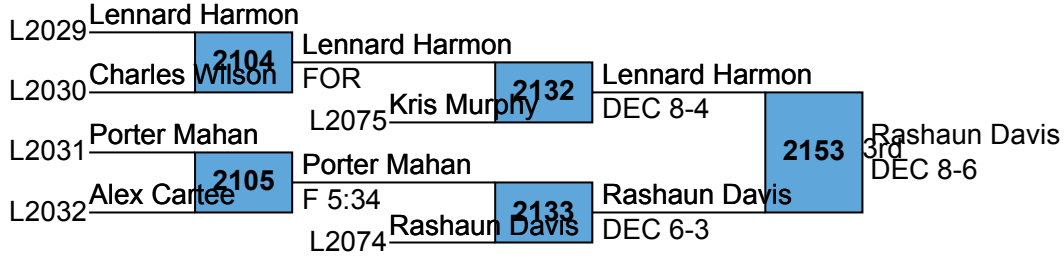

2016 SCHSL State Tournament

(1U) - Liam McKinney (JR)

Powdersville (42-3)

(4L) - Lennard Harmon (JR)

Timberland (24-6)

(3U) - Charles Wilson (JR)

Cheraw (40-13)

(2L) - Rashaun Davis (SR)

Marion (28-2)

(2U) - Kris Murphy (SR)

Liberty (38-10)

(3L) - Porter Mahan (SR)

Battery Creek (38-8)

(4U) - Alex Cartee (JR)

Crescent (30-15)

(1L) - Santarion Frasier (SR)

Burke (43-0)

2208
1st
Santarion Frasier
DEC 10-6

2A/1A
152